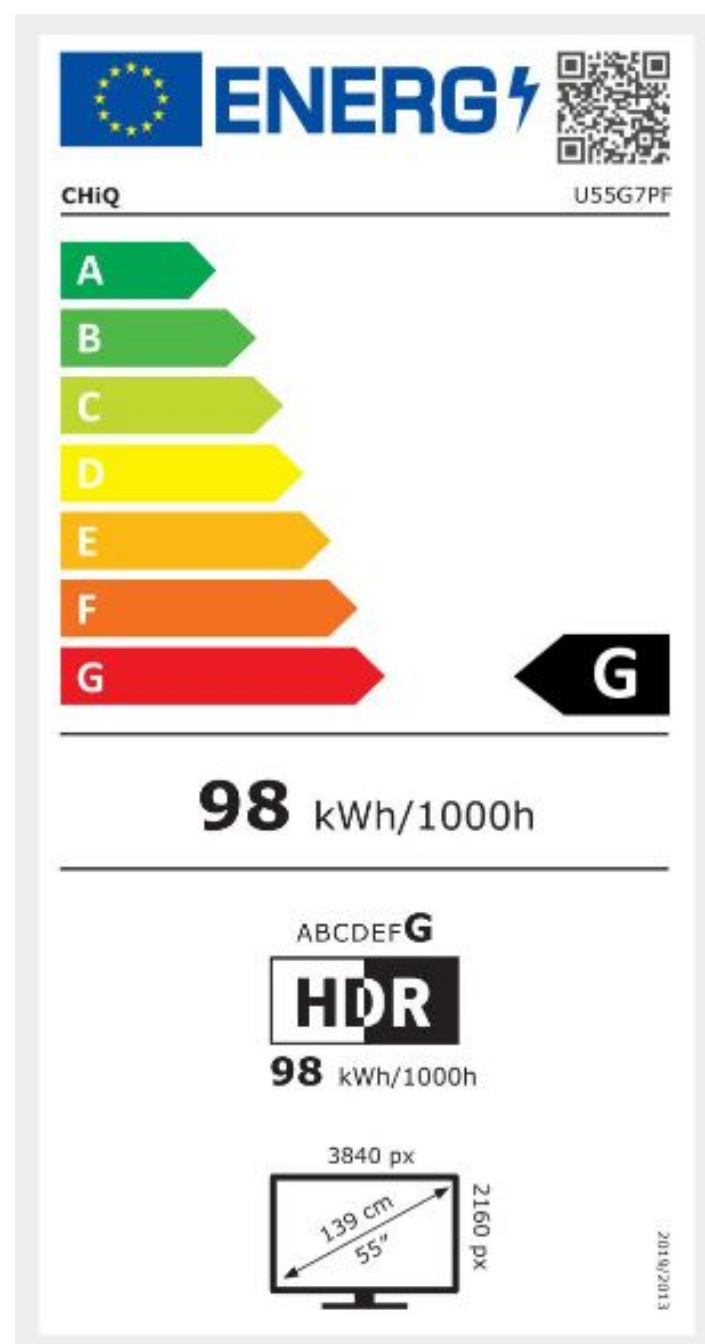

ENERGY LABEL

SMART FUNCTION

Quad Core	•
HbbTV	2.0
Google Assistant	•
Google Play	•
Google Music/Game	•
Chromecast/Airplay	•
Google Smart home	•
NETFLIX	•
Works with amazon alexa	•
Hands-free voice control	•
Amazon Prime Video	•
Youtube	•
Internet Browser	•
VP9	•
APP Store	•
Bluetooth	5.0
WIFI	2.4G/2T2R

CONTACT

Changhong Deutschland
Germany, Austria, Switzerland
Breitenbachstr. 10, D-13509 Berlin
Phone: +49 (0)30 86 32 033 50/ Fax: +49 (0)30 86 32 033 51
E-Mail: info@changhong.de website: <http://de.chiq.com>

Changhong Europe
Changhong Czech
Argentinská 38, 170 00 Praha 7, Czech Republic ;
Factory: Sevná 2439, Nymburk 28802, Czech Republic
TEL: + 420 242 408 834 Fax: +420 220 580 735
E-Mail: info@changhong.eu website: <http://cz.chiq.com>

Changhong France
E-Mail: info@changhong.eu website: <http://fr.chiq.com>

Changhong Spain
E-Mail: info@changhong.eu website : <http://es.chiq.com>

Changhong Netherland and Belgium
E-Mail: info@changhong.eu website : <http://nl.chiq.com>

Changhong Poland
E-Mail: info@changhong.eu website : <http://pl.chiq.com>